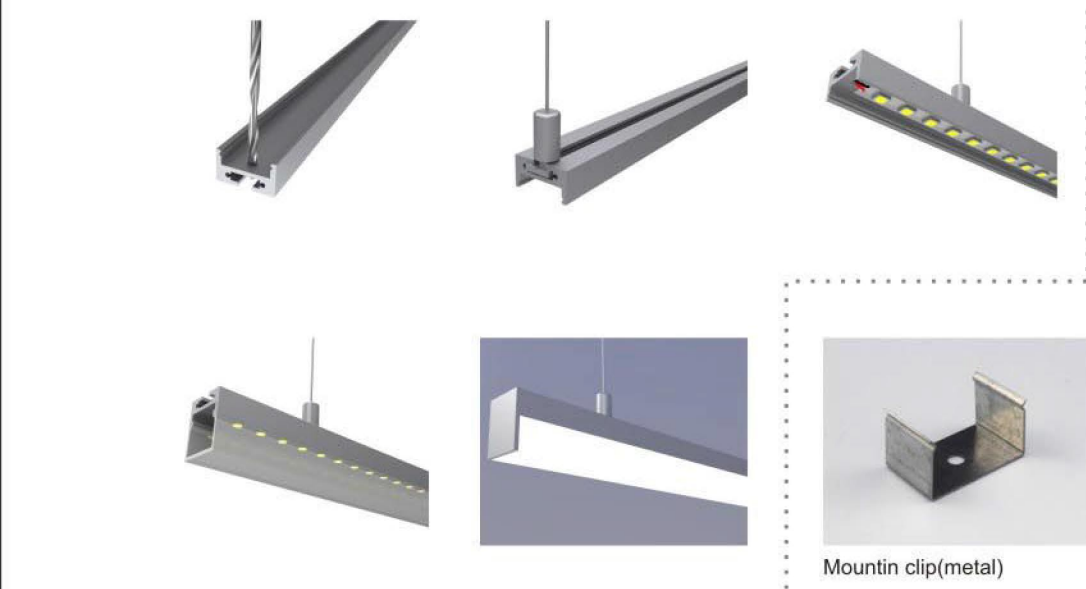

ALP028

End cap with hole
End cap without hole

Aluminum profile

PMMA opal matte cover
PMMA semi-clear cover

Mountin clip(metal)

Suspension wire(2m)

LED Strip: 5730LED,
60LEDs/M, 30W/M

LED Driver