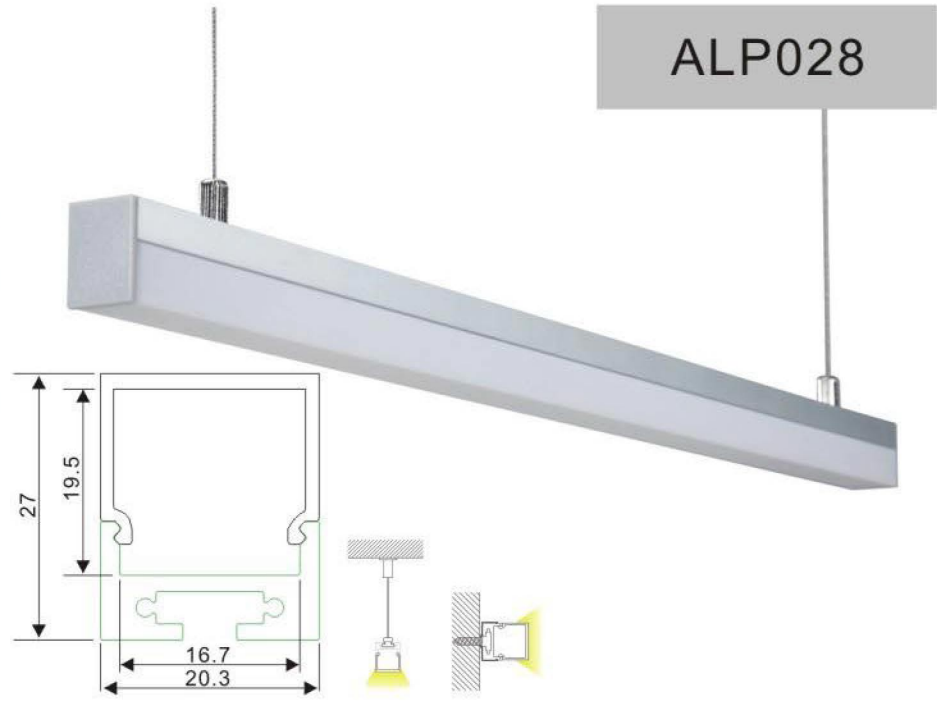

ALP028

End cap with hole
End cap without hole

Aluminum profile

PMMA opal matte cover
PMMA semi-clear cover

Mountin clip(metal)

Suspension wire(2m)

LED Strip: 5730LED,
60LEDs/M, 30W/M

LED Driver